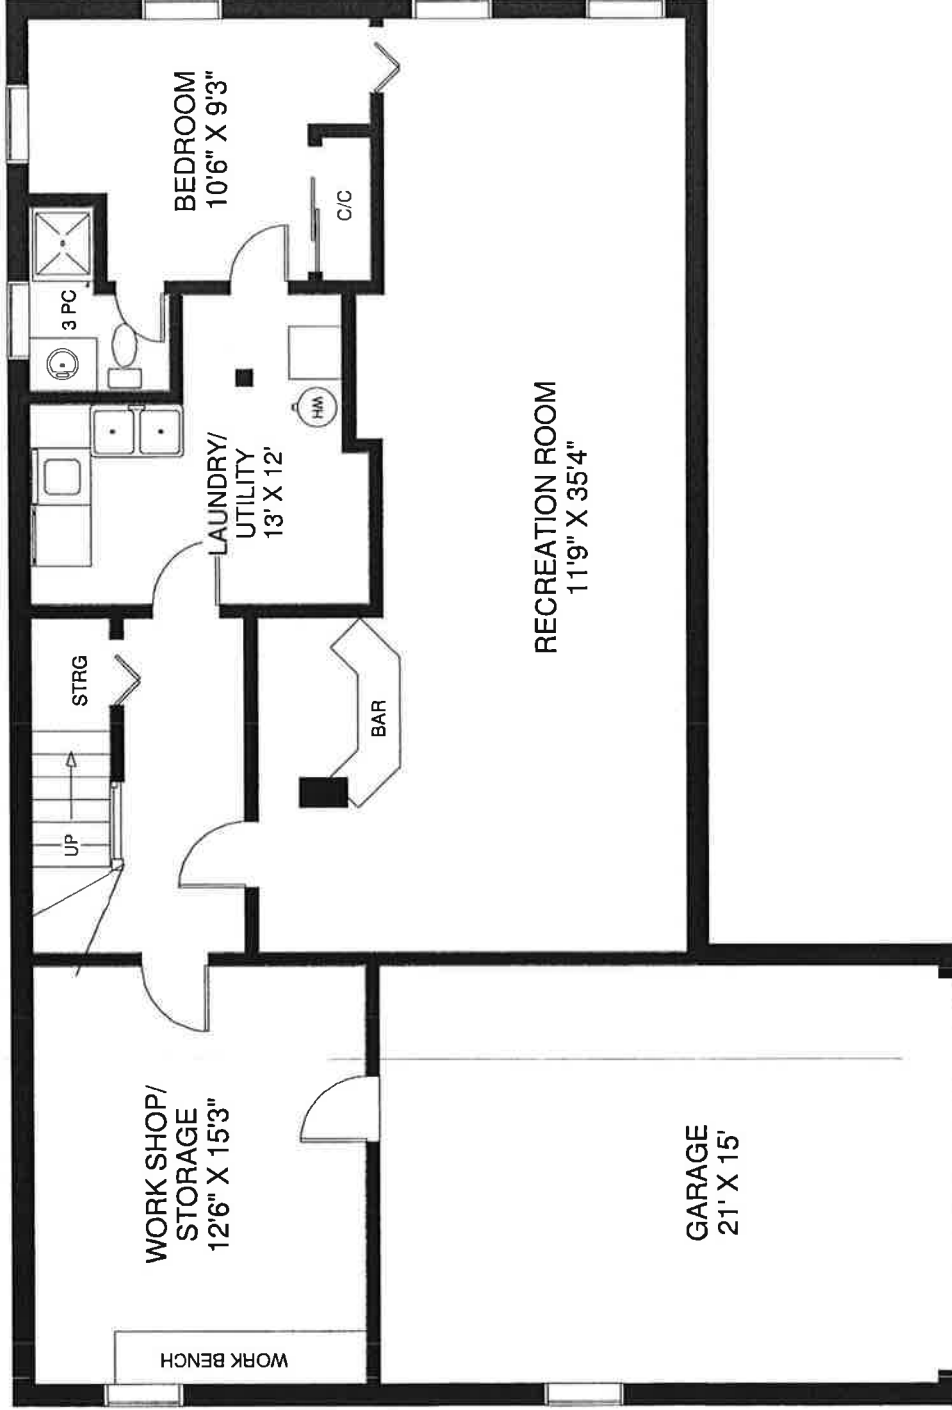

# 466 SAMFORD PLACE

MAIN FLOOR  
APPROXIMATELY 1,620 SQ FT

Note: Measurements & Calculations are approximate. Provided as a guideline only.

# 466 SAMFORD PLACE

LOWER FLOOR  
APPROXIMATELY 1,200 SQ FT

Note: Measurements & Calculations are approximate. Provided as a guideline only.