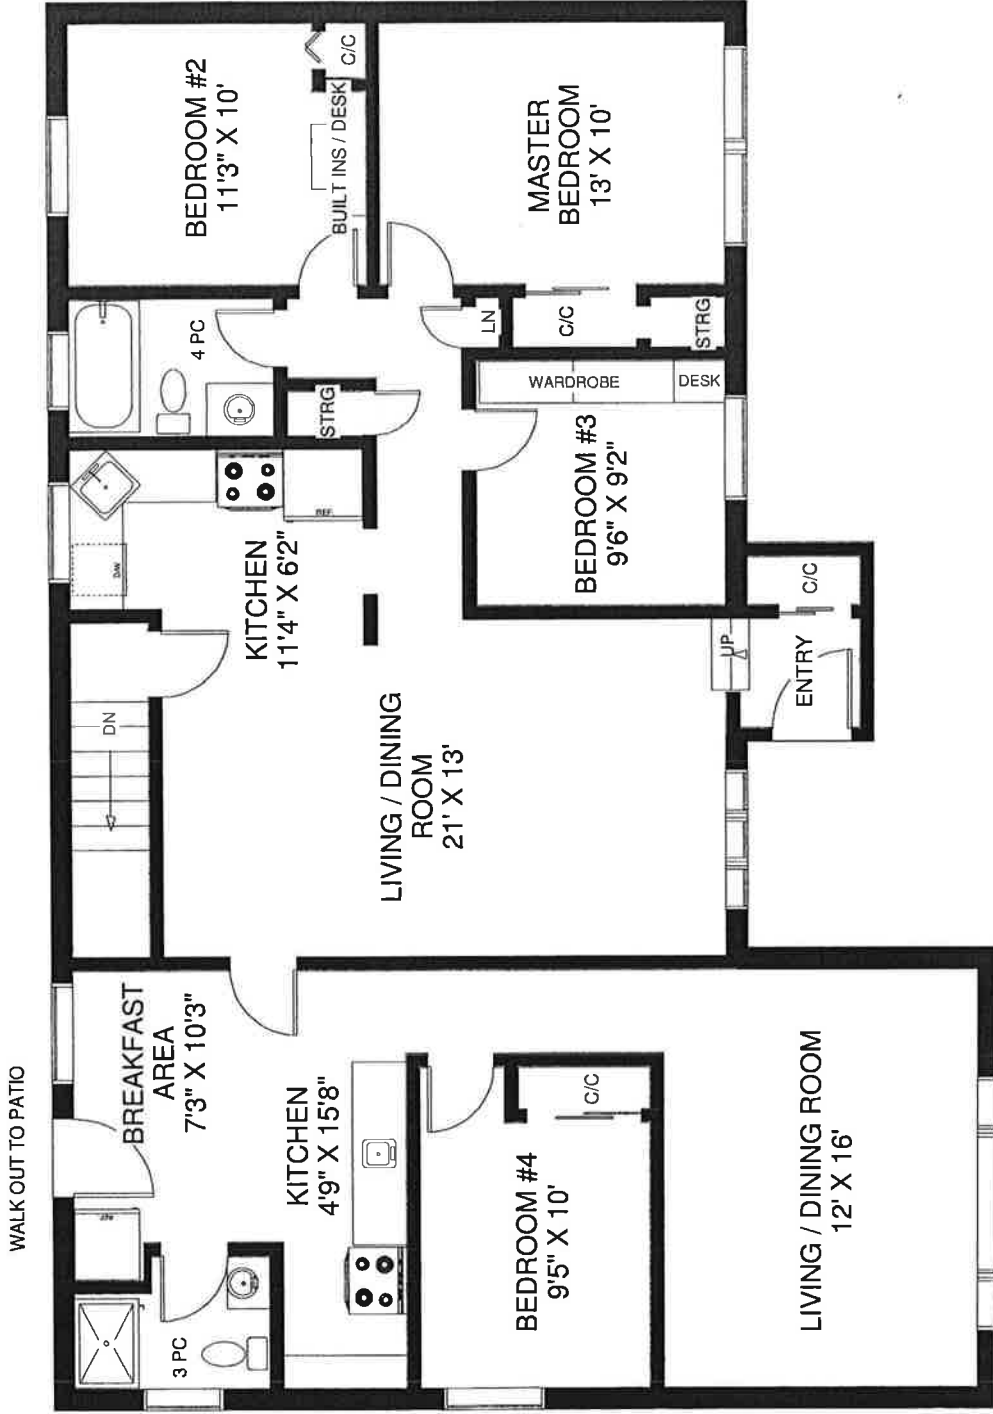

# 466 SAMFORD PLACE

MAIN FLOOR  
APPROXIMATELY 1,620 SQ FT

Note: Measurements & Calculations are approximate. Provided as a guideline only.

# 466 SAMFORD PLACE

LOWER FLOOR  
APPROXIMATELY 1,200 SQ FT

Note: Measurements & Calculations are approximate. Provided as a guideline only.